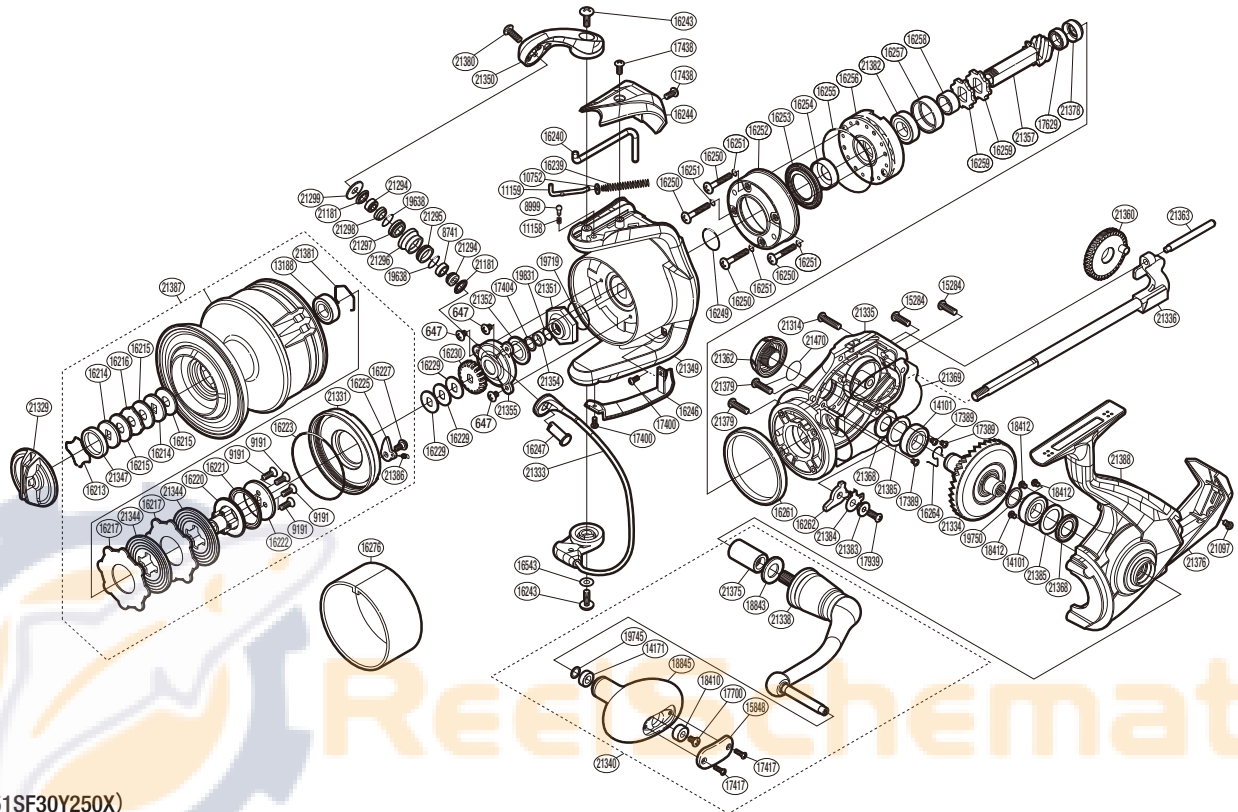

SHIMANO

SARAGOSA

SRG2500SWA

(51SF30Y250X)

Please note that the number of adjusting washers may not be the same as shown in the exploded views.
(Adjustment will vary with each individual product.)

Part No.	Description	Part No.	Description	Part No.	Description
RD 0647	Screw	RD16255	O Ring	RD21333	Bail Assembly
RD 8741	Ball Bearing	RD16256	Roller Clutch Assembly	RD21334	Drive Gear
RD 8999	Click Pin	RD16257	Bearing Housing	RD21335	Body Assembly
RD 9191	Screw	RD16258	Pinion Gear Collar	RD21336	Main Shaft Assembly
RD10752	Bail Spring Guide A Support	RD16259	Anti-Reverse Ratchet	RD21338	Handle Shank Assembly
RD11158	Click Spring	RD16261	Friction Ring	RD21340	Handle Assembly
RD11159	Bail Spring Guide A	RD16262	Assist Anti-Reverse Pawl	RD21344	Spool Drag Disk
RD13188	Ball Bearing	RD16264	Anti-Reverse Pawl Spring	RD21347	Thrust Bushing
RD14101	Ball Bearing	RD16543	Washer	RD21349	Rotor
RD14171	Handle Knob Bushing B	RD17389	Screw	RD21350	Bail Arm
RD15284	Screw	RD17400	Screw	RD21351	Rotor Nut
RD15848	Handle Knob I.D. Plate	RD17404	Washer	RD21352	Bearing Water Proof
RD16213	Drag Washer Retainer	RD17417	Screw	RD21354	Main Shaft Spacer
RD16214	Key Washer	RD17438	Screw	RD21355	Nut Lock Plate
RD16215	Drag Washer	RD17629	Ball Bearing	RD21357	Pinion Gear
RD16216	Eared Washer	RD17700	Screw	RD21360	Oscillating Gear
RD16217	Drag Washer	RD17939	Screw	RD21362	Handle Screw Cap
RD16220	Bearing Bushing	RD18410	Handle Knob Bushing A	RD21363	Oscillating Guide
RD16221	Bearing Water Proof	RD18412	Screw	RD21368	Bearing Water Proof
RD16222	Spool Support	RD18843	Washer	RD21369	Body Seal
RD16223	O Ring	RD18845	Handle Knob Assembly	RD21375	Handle Shaft Cover B
RD16225	Drag Click	RD19638	O Ring	RD21376	Rear Protector
RD16227	Screw	RD19719	O Ring	RD21378	Pinion Gear Bushing
RD16229	Spool Support Washer	RD19745	Washer	RD21379	Screw
RD16230	Spool Support	RD19750	Washer	RD21380	Screw
RD16239	Bail Spring	RD19831	O Ring	RD21381	Bearing Retainer
RD16240	Bail Trip Lever	RD21097	Screw	RD21382	Ball Bearing
RD16243	Screw	RD21181	Line Roller Seal	RD21383	Anti-Reverse Pawl Collar
RD16244	Bail Spring Cover	RD21294	Line Roller Support Collar	RD21384	Anti-Reverse Pawl Cover
RD16246	Bail Hold Support Guard	RD21295	Line Roller Bushing	RD21385	Washer
RD16247	Line Roller Support	RD21296	Line Roller	RD21386	Drag Click Spring
RD16249	O Ring	RD21297	Line Roller Bushing B	RD21387	Spool Assembly
RD16250	Screw	RD21298	Line Roller Collar	RD21388	Side Cover Assembly
RD16251	O Ring	RD21299	Line Roller Plate	RD21470	O Ring
RD16252	Roller Clutch Cover	RD21314	Screw		
RD16253	Roller Clutch Waterproof	RD21329	Drag Knob		
RD16254	Rotor Ring	RD21331	Drag Cover Assembly	RD16276	Line Band (Accessory)